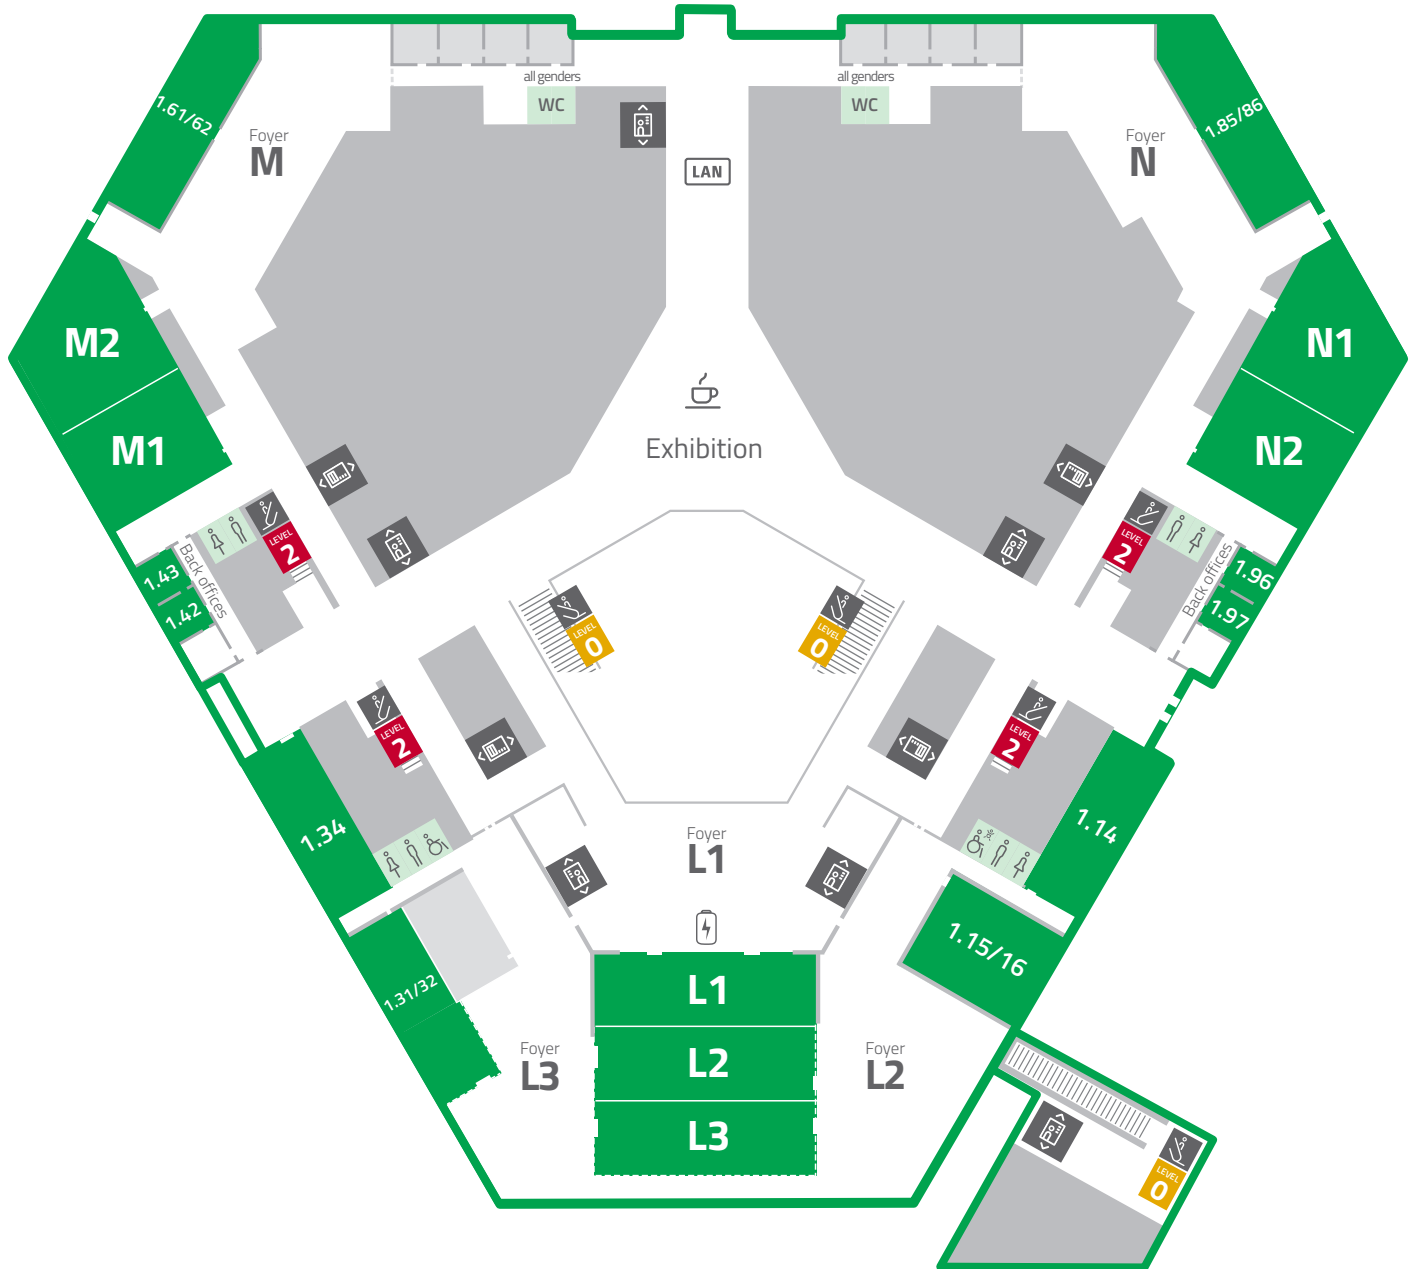

General Assembly 2023

Purple Level -2 – basement

Lecture rooms | Posters X2 | X3 | Exhibition

	Coffee spot		Elevator		Restaurants		Artist-in-residence: Maria Gabriela Tejada Toapanta		Cloakroom
	Restroom		Escalator		Water station		Artist-in-residence: Heike Jane Zimmermann		
	Baby-care room		Stairs		Charging station		Stage		

General Assembly 2023

Yellow Level 0 – ground floor

Lecture rooms | Press centre | Posters X4 | X5 | Exhibition

- Coffee spot
- Elevator
- Information
- Restaurants
- Poster print service
- Restroom
- Escalator
- Meeting point
- Charging station
- Baby-care room
- Stairs
- Water station
- Stage

General Assembly 2023

Green Level 1 – first floor

Lecture rooms | Exhibition

	Coffee spot		Elevator		Charging station
	Restroom		Escalator		
	Baby-care room		Stairs		

General Assembly 2023

Red Level 2 – second floor

Lecture rooms | Poster Hall A | EGU Editors

	Coffee spot		Elevator		Restaurants
	Restroom		Escalator		Water station
	Baby-care room		Stairs		Charging station

General Assembly 2023

Blue Level 3 – third floor