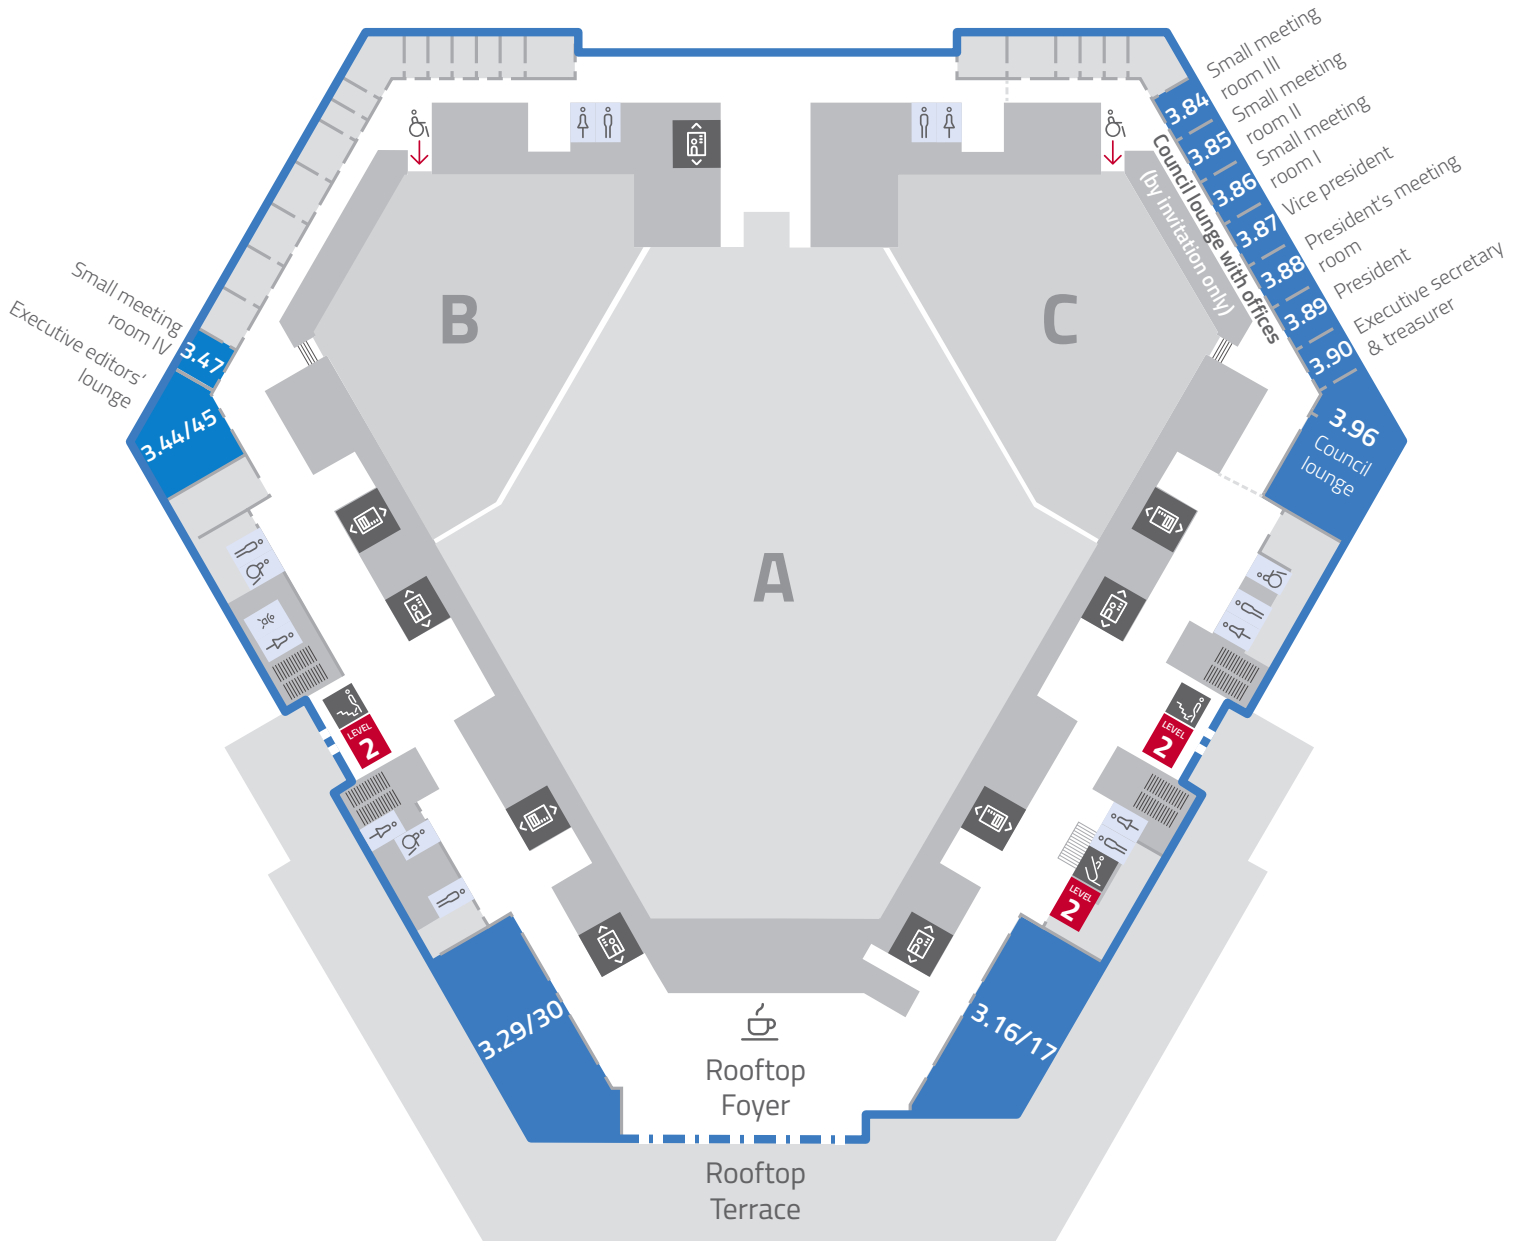

General Assembly 2023

Blue Level 3 – third floor

Lecture rooms | EGU Council | EGU Executive Editors

	Coffee spot		Elevator
	Restroom		Escalator
	Baby-care room		Stairs