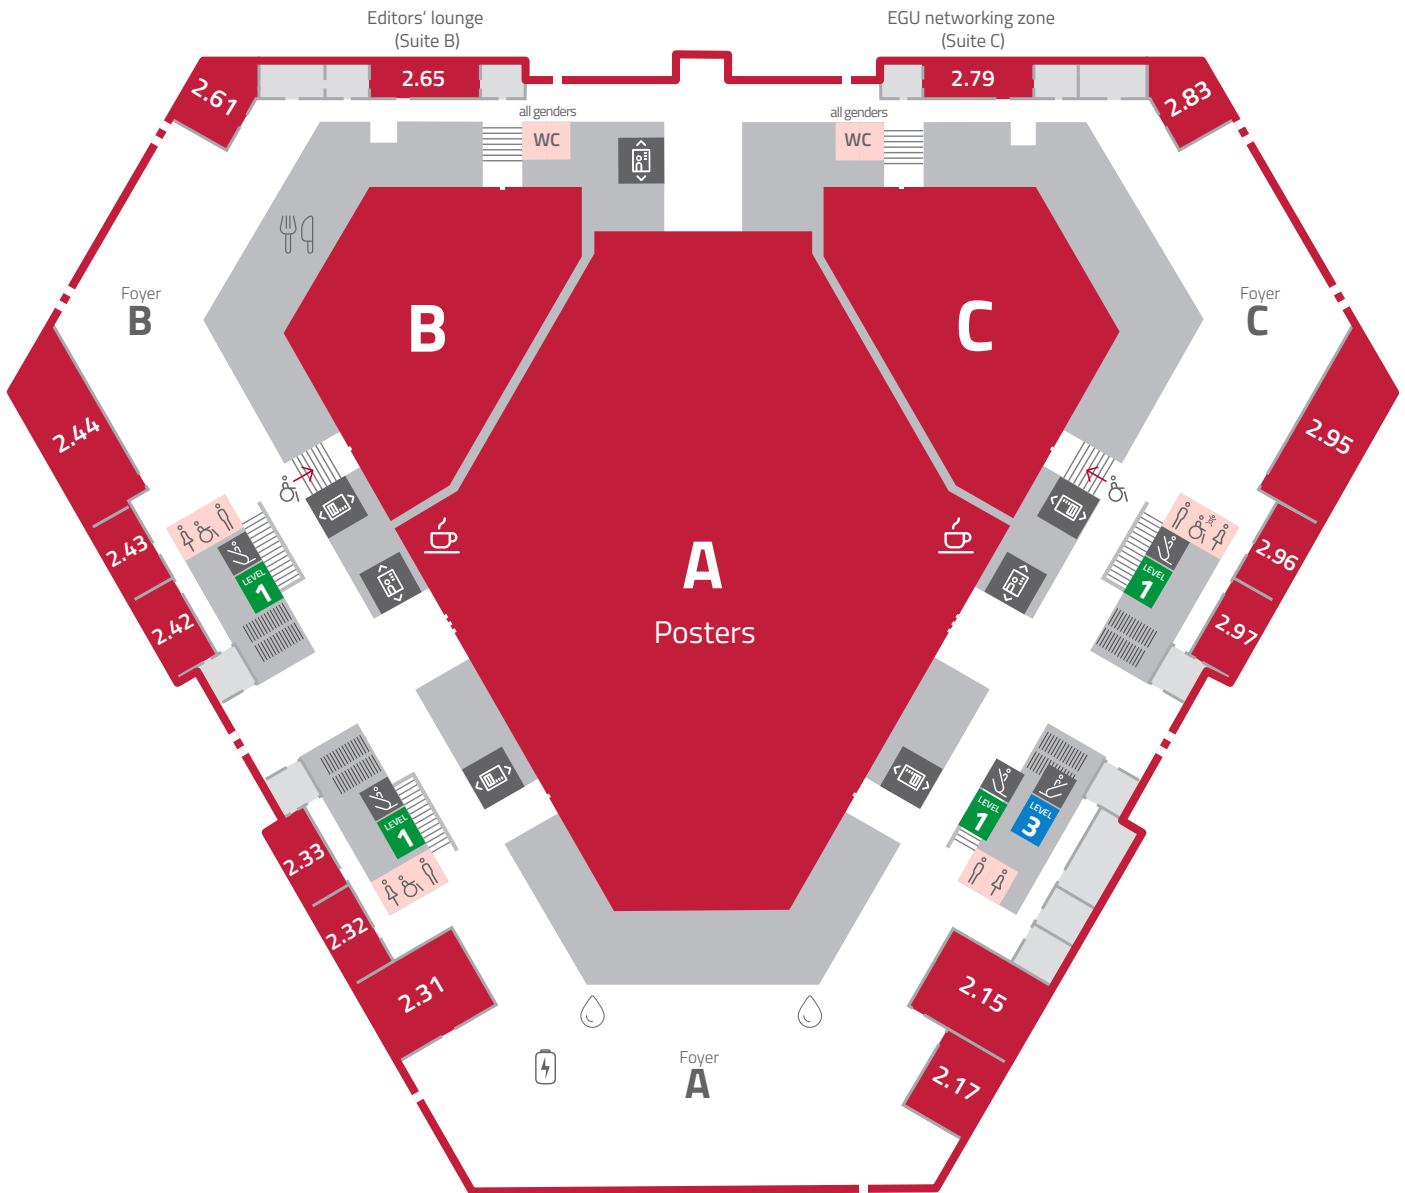

General Assembly 2023

Purple Level -2 – basement

Lecture rooms | Posters X2 | X3 | Exhibition

	Coffee spot		Elevator		Restaurants		Artist-in-residence: Maria Gabriela Tejada Toapanta		Cloakroom
	Restroom		Escalator		Water station		Artist-in-residence: Heike Jane Zimmermann		
	Baby-care room		Stairs		Charging station		Stage		

General Assembly 2023

Yellow Level 0 – ground floor

Lecture rooms | Press centre | Posters X4 | X5 | Exhibition

- Coffee spot
- Elevator
- Information
- Restaurants
- Poster print service
- Restroom
- Escalator
- Meeting point
- Charging station
- Baby-care room
- Stairs
- Water station
- Stage

General Assembly 2023

Green Level 1 – first floor

Lecture rooms | Exhibition

	Coffee spot		Elevator		Charging station
	Restroom		Escalator		
	Baby-care room		Stairs		

General Assembly 2023

Red Level 2 – second floor

Lecture rooms | Poster Hall A | EGU Editors

	Coffee spot		Elevator		Restaurants
	Restroom		Escalator		Water station
	Baby-care room		Stairs		Charging station

General Assembly 2023

Blue Level 3 – third floor