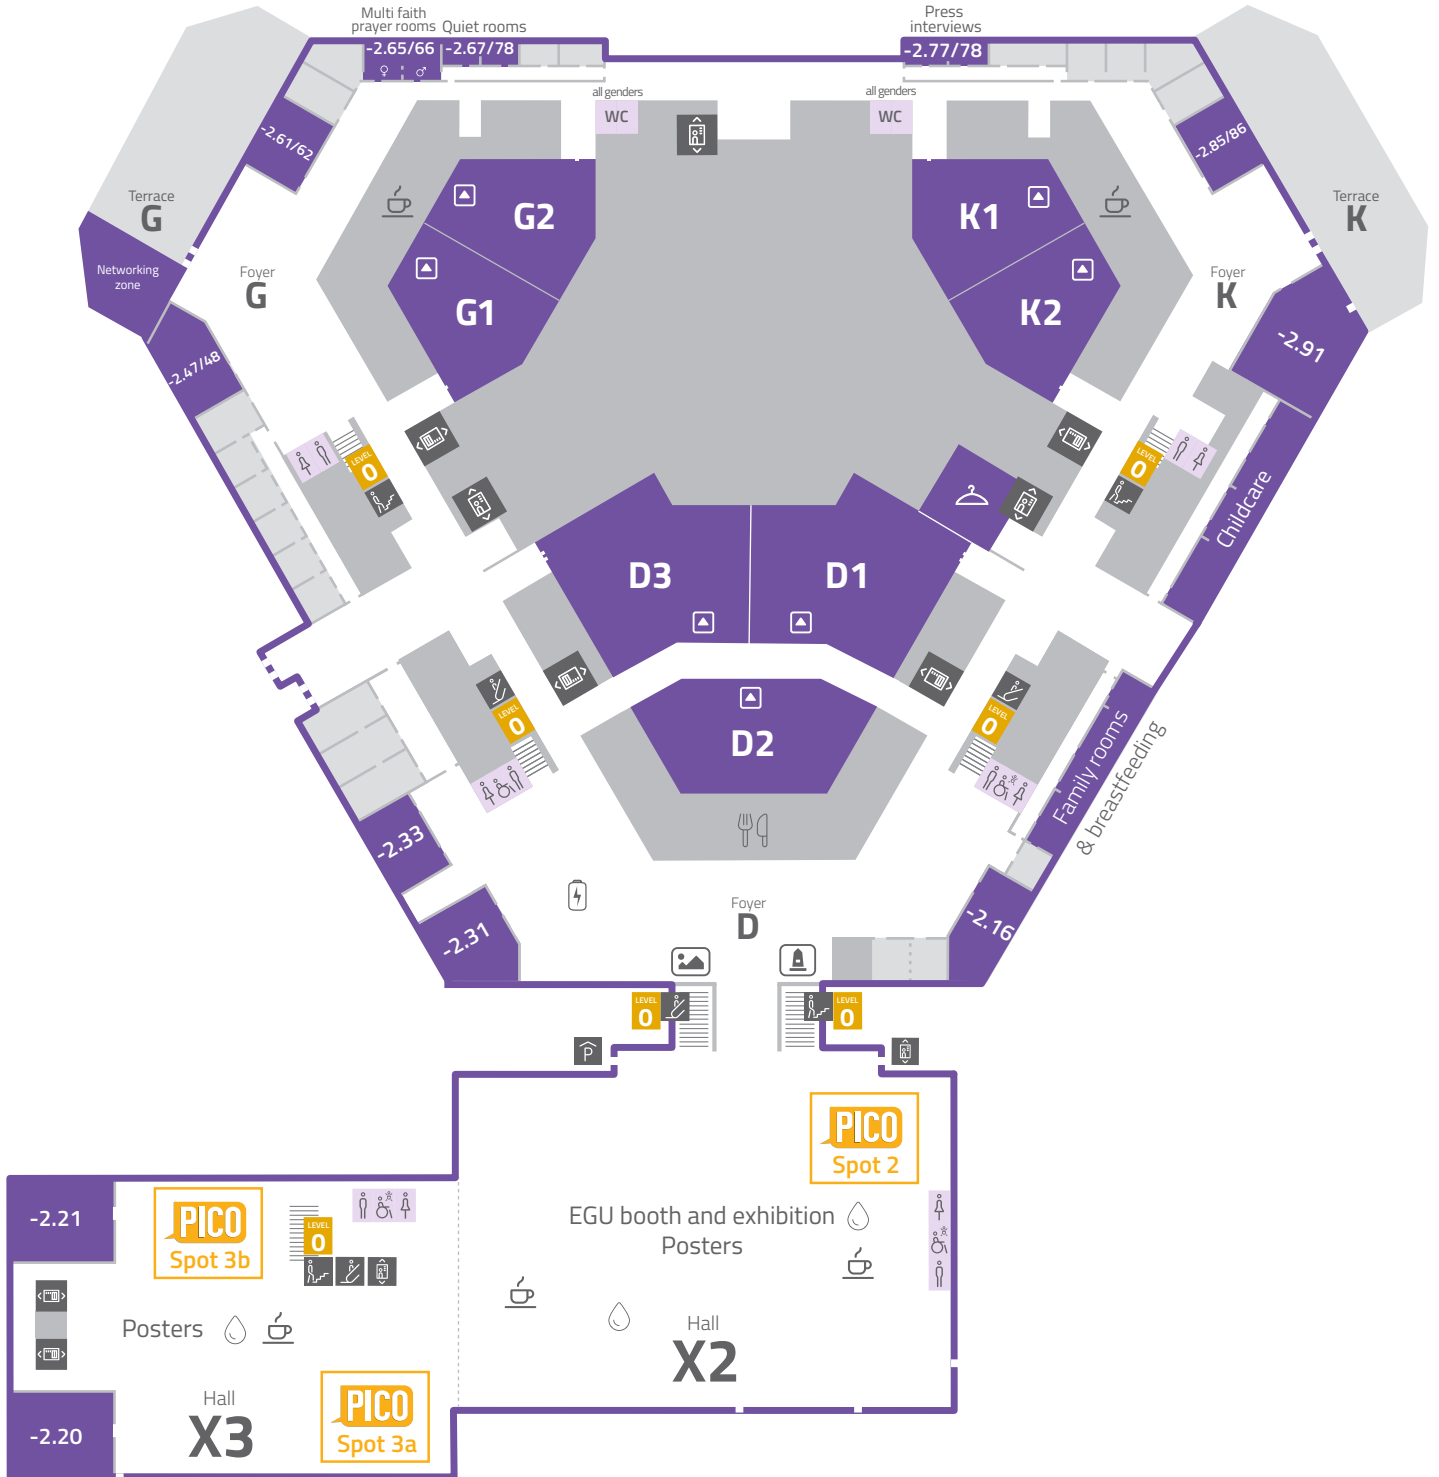

General Assembly 2023

Purple Level -2 – basement

Lecture rooms | Posters X2 | X3 | Exhibition

	Coffee spot		Elevator		Restaurants		Artist-in-residence: Maria Gabriela Tejada Toapanta		Cloakroom
	Restroom		Escalator		Water station		Artist-in-residence: Heike Jane Zimmermann		
	Baby-care room		Stairs		Charging station		Stage		

General Assembly 2023

Yellow Level 0 – ground floor

Lecture rooms | Press centre | Posters X4 | X5 | Exhibition

- Coffee spot
- Elevator
- Information
- Restaurants
- Poster print service
- Restroom
- Escalator
- Meeting point
- Charging station
- Baby-care room
- Stairs
- Water station
- Stage

General Assembly 2023

Green Level 1 – first floor

Lecture rooms | Exhibition

	Coffee spot		Elevator		Charging station
	Restroom		Escalator		
	Baby-care room		Stairs		

General Assembly 2023

Red Level 2 – second floor

Lecture rooms | Poster Hall A | EGU Editors

	Coffee spot		Elevator		Restaurants
	Restroom		Escalator		Water station
	Baby-care room		Stairs		Charging station

General Assembly 2023

Blue Level 3 – third floor