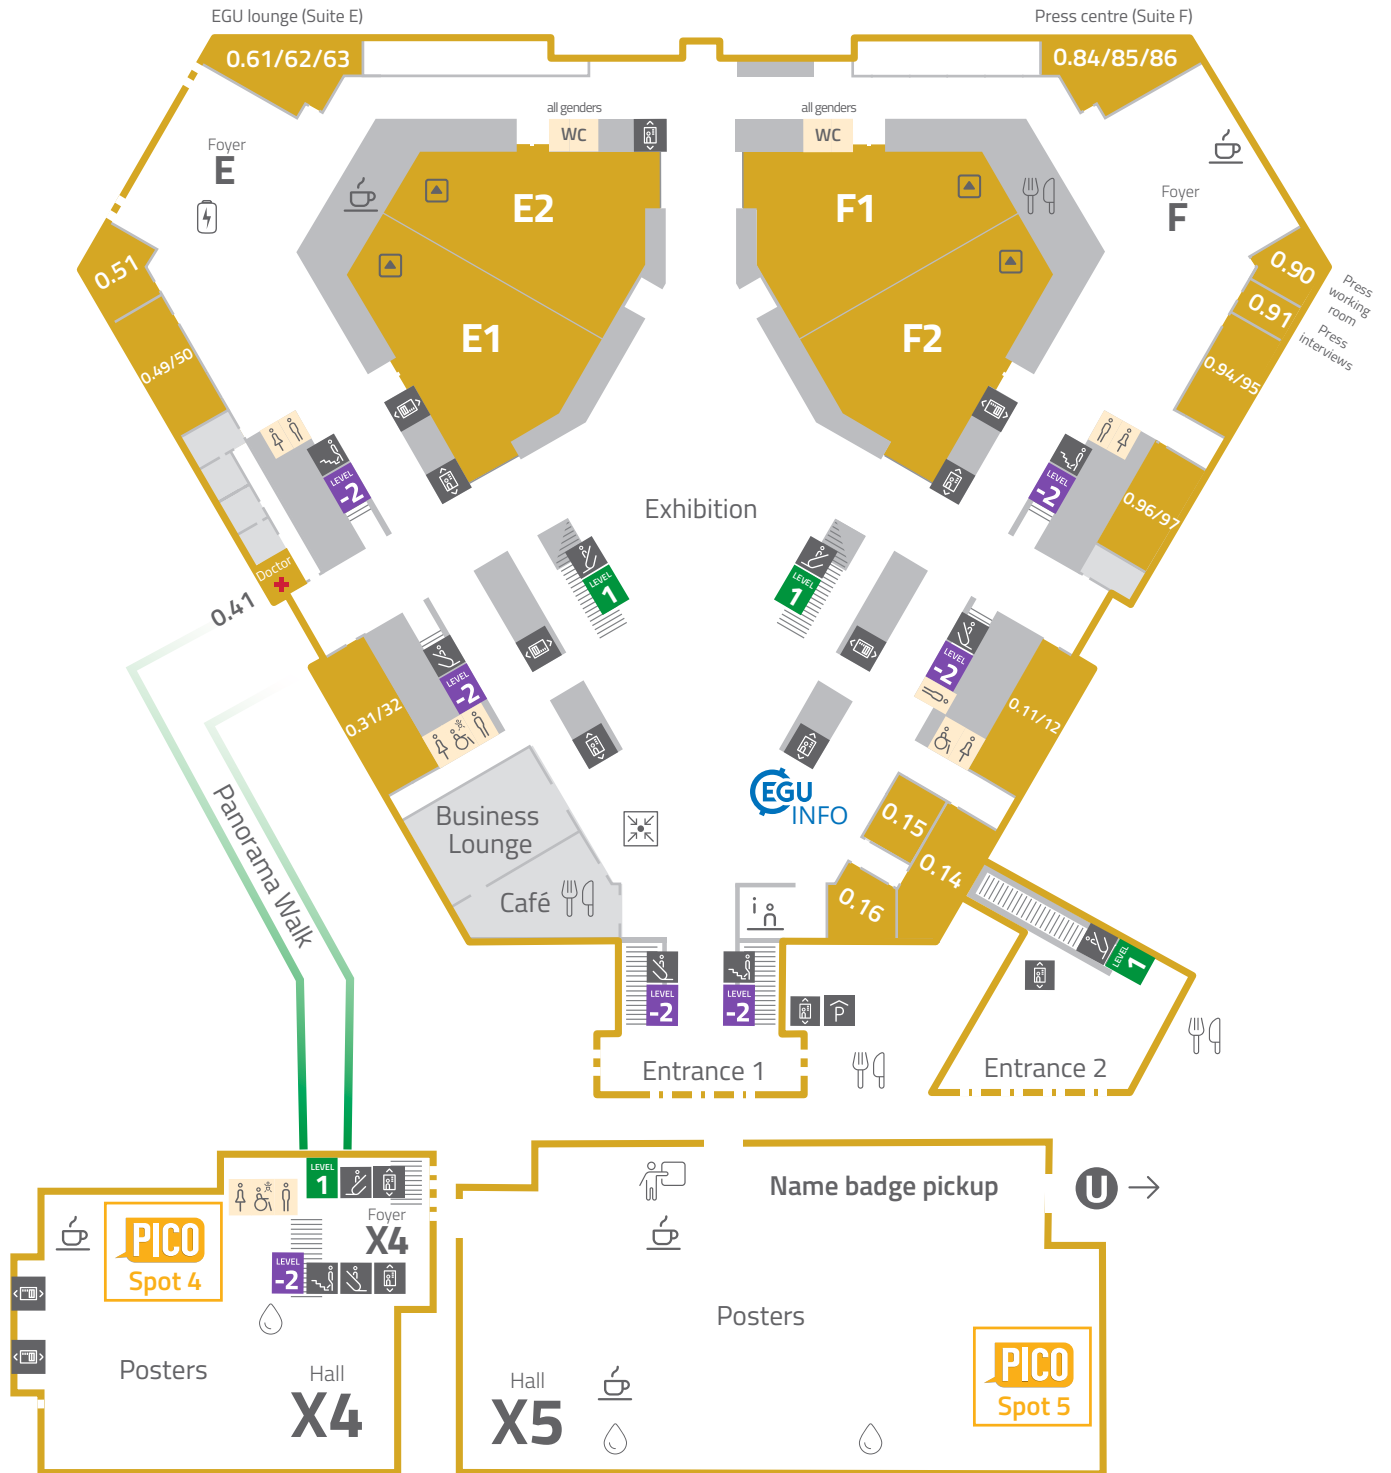

General Assembly 2023

Purple Level -2 – basement

Lecture rooms | Posters X2 | X3 | Exhibition

	Coffee spot		Elevator		Restaurants		Artist-in-residence: Maria Gabriela Tejada Toapanta		Cloakroom
	Restroom		Escalator		Water station		Artist-in-residence: Heike Jane Zimmermann		
	Baby-care room		Stairs		Charging station		Stage		

General Assembly 2023

Yellow Level 0 – ground floor

Lecture rooms | Press centre | Posters X4 | X5 | Exhibition

- Coffee spot
- Elevator
- Information
- Restaurants
- Poster print service
- Restroom
- Escalator
- Meeting point
- Charging station
- Baby-care room
- Stairs
- Water station
- Stage

General Assembly 2023

Green Level 1 – first floor

Lecture rooms | Exhibition

	Coffee spot		Elevator		Charging station
	Restroom		Escalator		
	Baby-care room		Stairs		

General Assembly 2023

Red Level 2 – second floor

Lecture rooms | Poster Hall A | EGU Editors

	Coffee spot		Elevator		Restaurants
	Restroom		Escalator		Water station
	Baby-care room		Stairs		Charging station

General Assembly 2023

Blue Level 3 – third floor