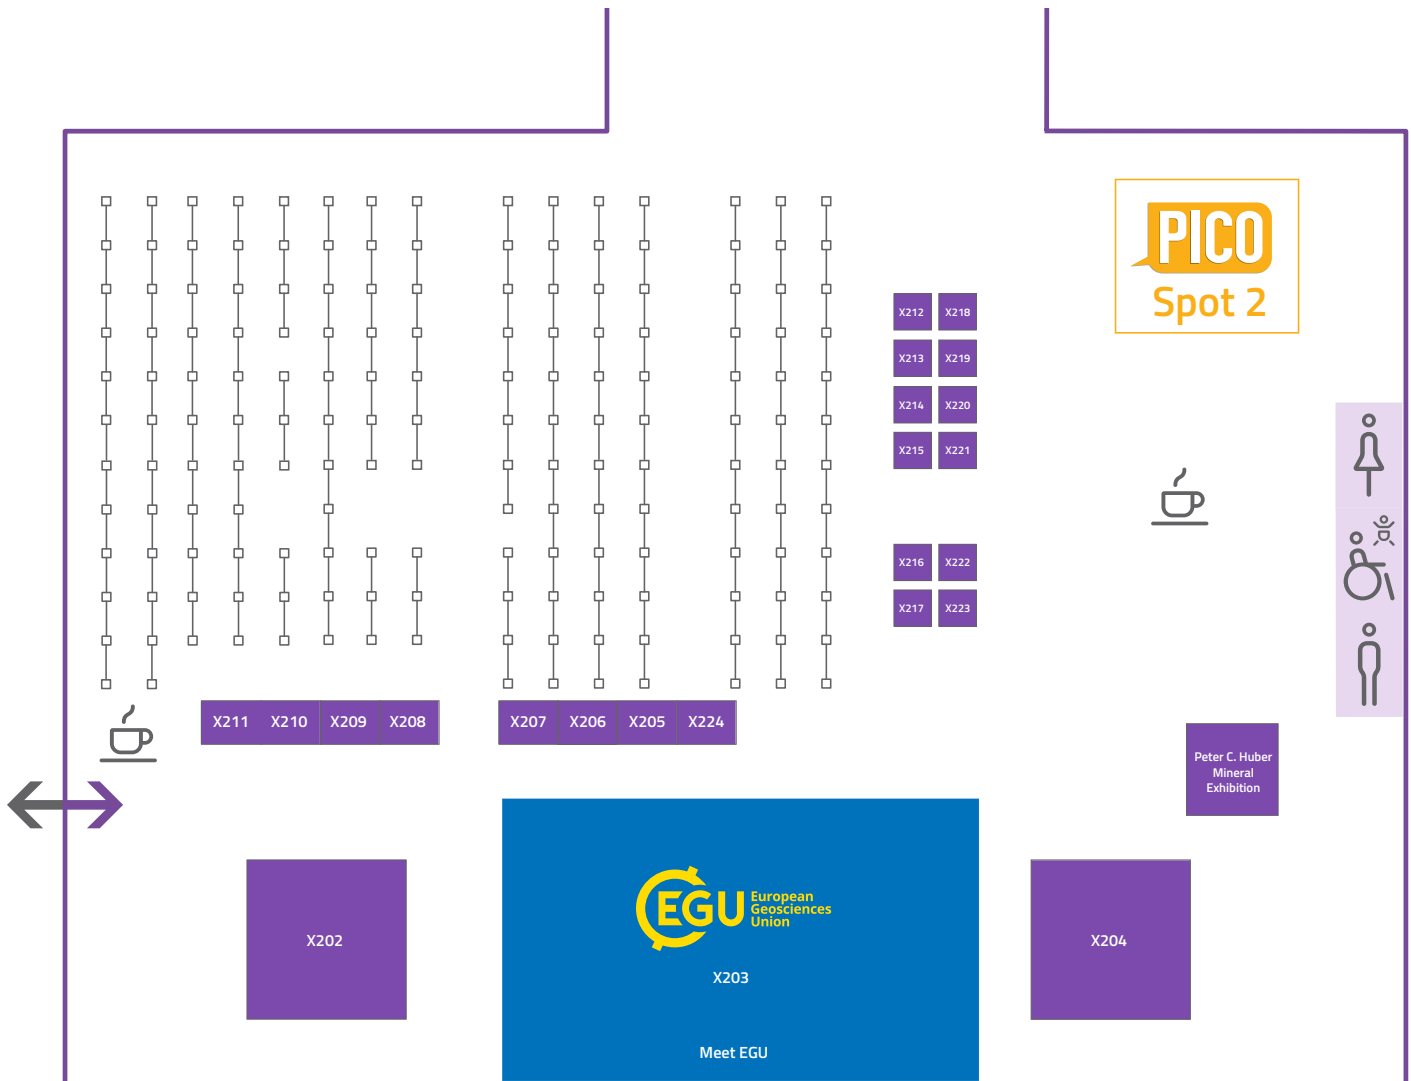

General Assembly 2023 Exhibition Hall X2

Purple Level -2 (basement)

- #X202 ESA
- #X203 European Geosciences Union
- #X204 NASA Science
- #X205 EGU EDI
- #X206 Japan Geoscience Union
- #X207 Asia Oceania Geosciences Society (AOGS)
- #X208 The Geological Society of America
- #X209 EAGE – European Association of Geoscientists and Engineers
- #X210/211 AGU
- #X212 DDE-Outcrop3D & CDUT
- #X213 China University of Mining and Technology
- #X214 King Abdullah University of Science and Technology (KAUST)
- #X215 Earthquake Research Institute, the University of Tokyo
- #X216 IUGG General Assembly 2023 - Berlin, Germany

Booth types

X212 Display