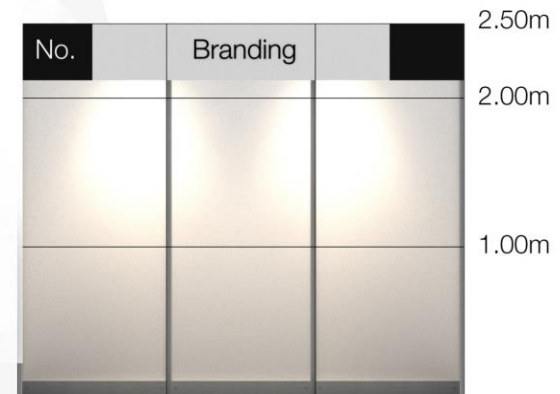

6m<sup>2</sup> - In-Line Booth

**Standard Package Small (3 x 2 m) | row**

### Standard Package Small (3 x 2 m)

- ☒ Grey carpeting
- ☒ SYMA S-30 Back- and sidewalls H 2,5 m
- ☒ Fascia board including coloured branding H 380 mm
- ☒ 1 Spot-light
- ☒ 1 triple-power-socket (0,5 kW) incl. power-supply by ACV
- ☒ Cleaning and waste disposal on set-up day